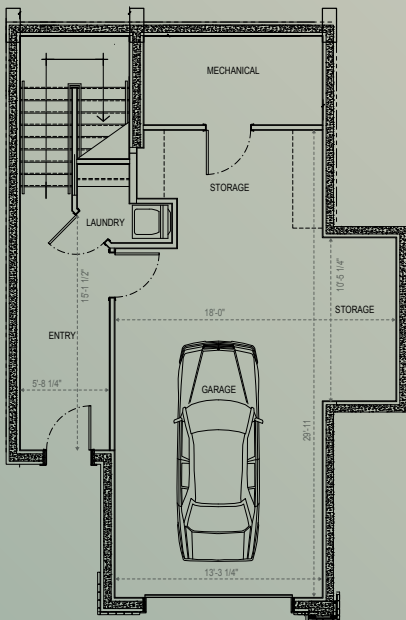

SPRINGSIDE
NATURAL OPULENCE

Kootenay B

4 BED - 2.5 BATH

1710 SQ.FT.

ENTRY LEVEL
144.91 SQ.FT

BEDROOM LEVEL
900.47 SQ.FT

LIVING LEVEL
664.76 SQ.FT.

livespringside.ca

Dimensions, sizes, specifications, layouts and materials are approximate only and subject to change without notice. E.&O.E.