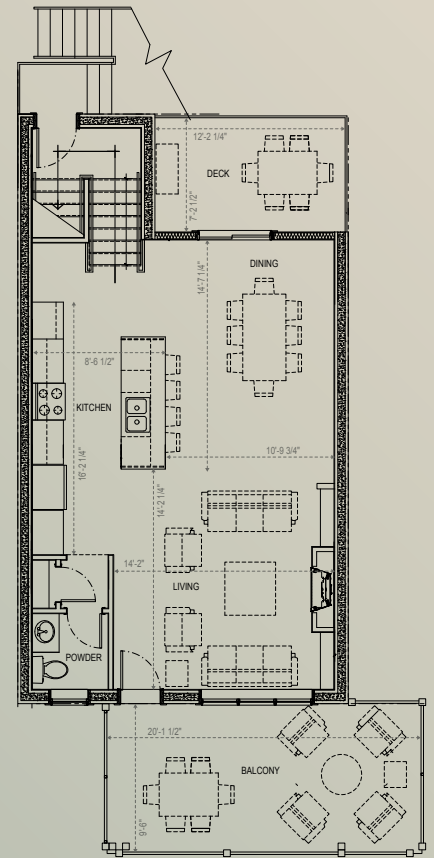

SPRINGSIDE
NATURAL OPULENCE

Kootenay B

4 BED - 2.5 BATH

1710 SQ.FT.

ENTRY LEVEL
144.91 SQ.FT

BEDROOM LEVEL
900.47 SQ.FT

LIVING LEVEL
664.76 SQ.FT.

livespringside.ca

Dimensions, sizes, specifications, layouts and materials are approximate only and subject to change without notice. E.&O.E.