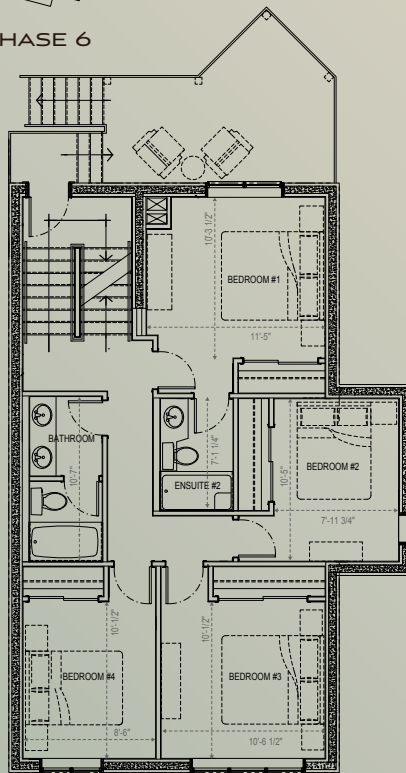

SPRINGSIDE
NATURAL OPULENCE

Kootenay B

4 BED - 2.5 BATH

1710 SQ.FT.

ENTRY LEVEL
144.91 SQ.FT

BEDROOM LEVEL
900.47 SQ.FT

LIVING LEVEL
664.76 SQ.FT.

livespringside.ca

Dimensions, sizes, specifications, layouts and materials are approximate only and subject to change without notice. E.&O.E.