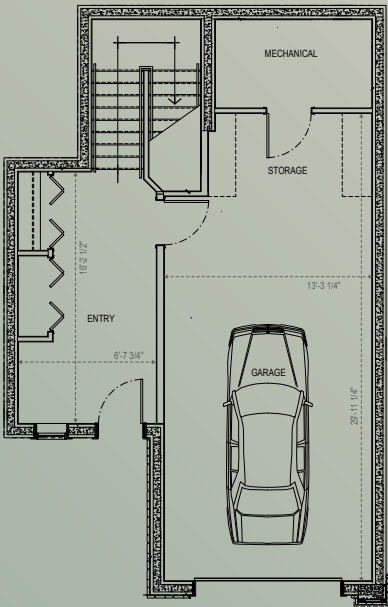

Fairmont A

3 BED - 3.5 BATH

1670 SQ.FT.

SPRINGSIDE
NATURAL OPULENCE

PHASE 5

ENTRY LEVEL
180.87 SQ.FT.

BEDROOM LEVEL
872.07 SQ.FT.

LIVING LEVEL
617.07 SQ.FT.

livespringside.ca

Dimensions, sizes, specifications, layouts and materials are approximate only and subject to change without notice. E.&O.E.