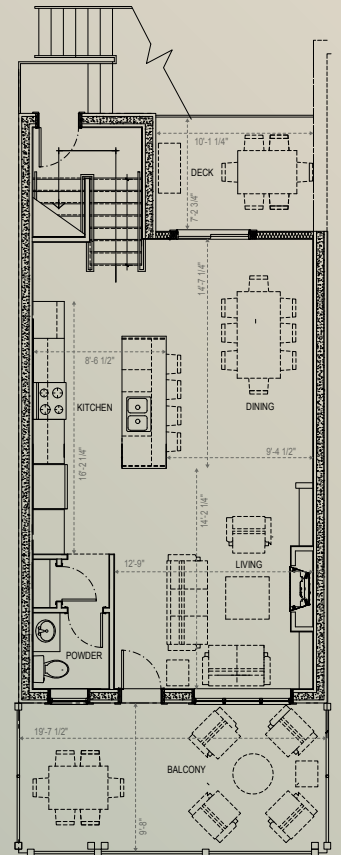

Fairmont A

3 BED - 3.5 BATH

1670 SQ.FT.

SPRINGSIDE
NATURAL OPULENCE

PHASE 5

ENTRY LEVEL
180.87 SQ.FT.

BEDROOM LEVEL
872.07 SQ.FT.

LIVING LEVEL
617.07 SQ.FT.

livespringside.ca

Dimensions, sizes, specifications, layouts and materials are approximate only and subject to change without notice. E.&O.E.