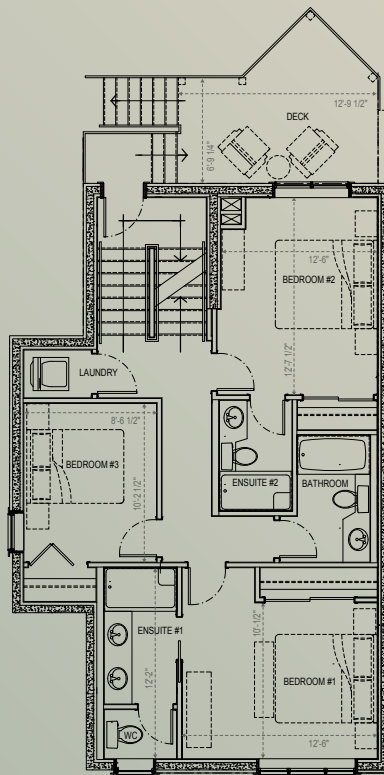

Fairmont A

3 BED - 3.5 BATH

1670 SQ.FT.

SPRINGSIDE
NATURAL OPULENCE

PHASE 5

ENTRY LEVEL
180.87 SQ.FT.

BEDROOM LEVEL
872.07 SQ.FT.

LIVING LEVEL
617.07 SQ.FT.

livespringside.ca

Dimensions, sizes, specifications, layouts and materials are approximate only and subject to change without notice. E.&O.E.