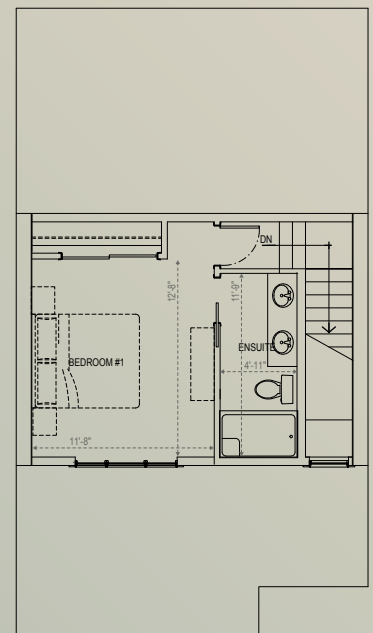

SPRINGSIDE
NATURAL OPULENCE

Fairmont D

4 BED - 2.5 BATH

2134 SQ.FT.

PHASE 14

livespringside.ca

Dimensions, sizes, specifications, layouts and materials are approximate only and subject to change without notice. E.&O.E.