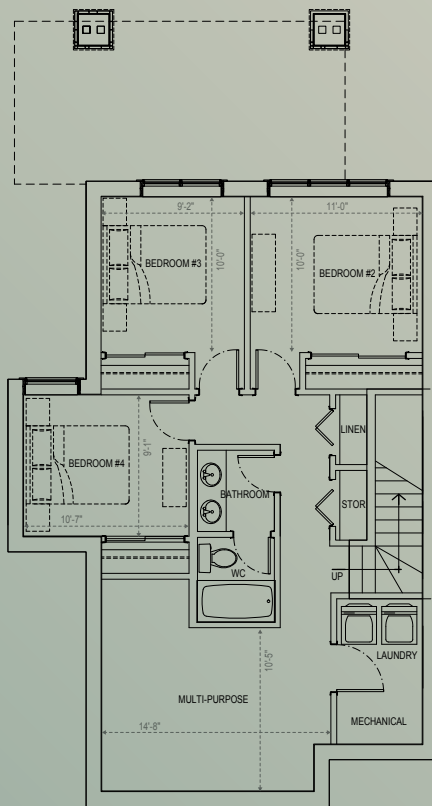

SPRINGSIDE
NATURAL OPULENCE

Fairmont D

4 BED - 2.5 BATH

2134 SQ.FT.

PHASE 14

livespringside.ca

Dimensions, sizes, specifications, layouts and materials are approximate only and subject to change without notice. E.&O.E.