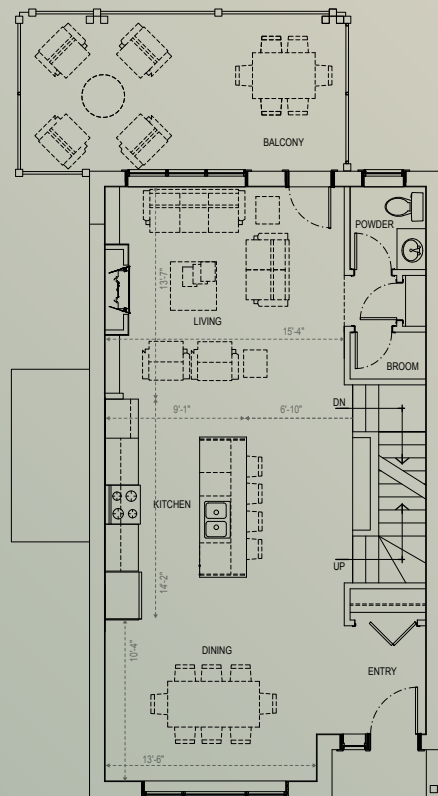

SPRINGSIDE
NATURAL OPULENCE

Fairmont D

4 BED - 2.5 BATH

2134 SQ.FT.

PHASE 14

livespringside.ca

Dimensions, sizes, specifications, layouts and materials are approximate only and subject to change without notice. E.&O.E.